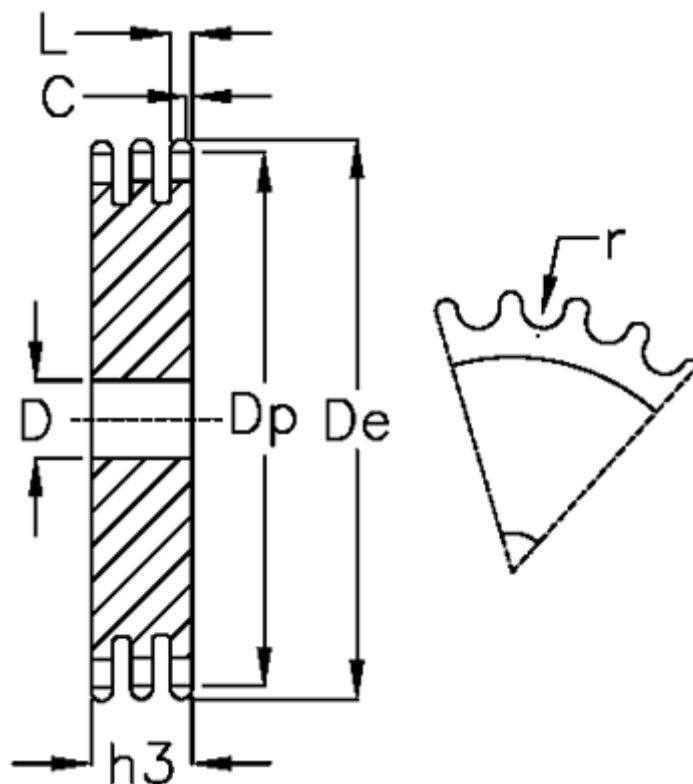

Article number: 616023005012

Description: Plate wheel 08 B-3 Z=12 triplex

## Measures

C	= 1
D	= 12
De	= 53
Dp	= 49.07
For chain size	= 1/2 x 5/16
For chain type	= 08 B-3
h3	= 34.9
L	= 7

Number of teeth	= 12
r	= 8.51